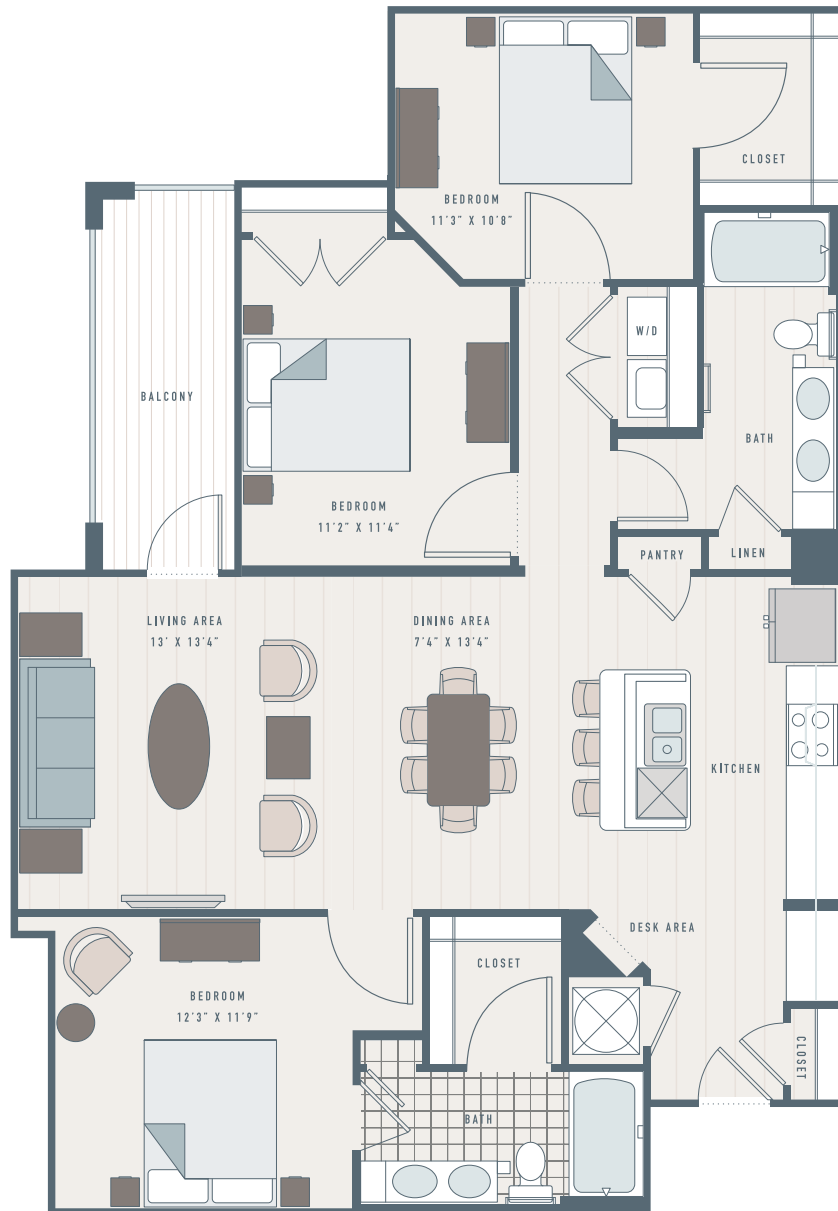

BASIL

3 BED / 2 BATH

1340

SQ. FT.

 COOPER RIVER FARMS WATERS-EDGE LIVING	650 Enterprise Blvd Charleston, SC 29492
	www.cooperriverfarms.com

Floor plans are artist's rendering. All dimensions are approximate. Actual product and specifications may vary in dimension or detail. Not all features are available in every apartment. Prices and availability are subject to change. Please see a representative for details