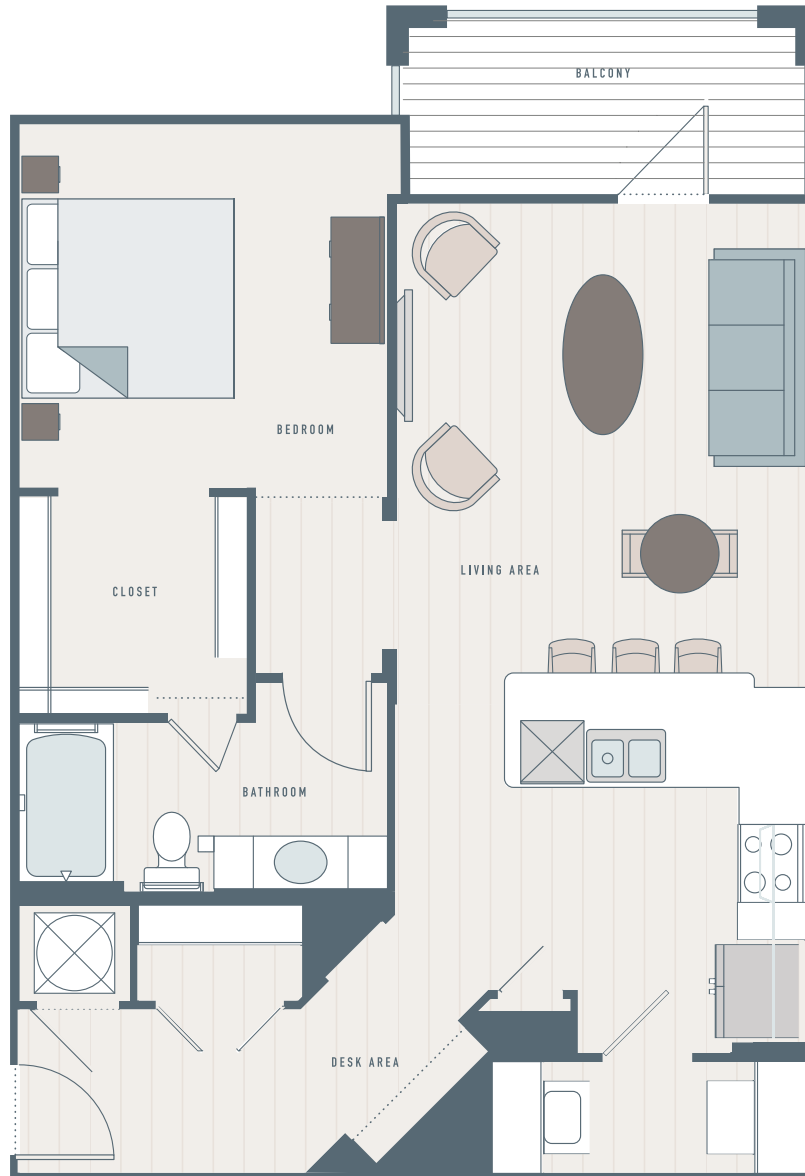

# MUSCADINE

1 BED / 1 BATH

910  
SQ. FT.

 <b>COOPER RIVER FARMS</b> <small>WATERS-EDGE LIVING</small>	650 Enterprise Blvd   Charleston, SC 29492
	843-884-9665   <a href="http://www.cooperriverfarms.com">www.cooperriverfarms.com</a>

*Floor plans are artist's rendering. All dimensions are approximate. Actual product and specifications may vary in dimension or detail. Not all features are available in every apartment. Prices and availability are subject to change. Please see a representative for details*