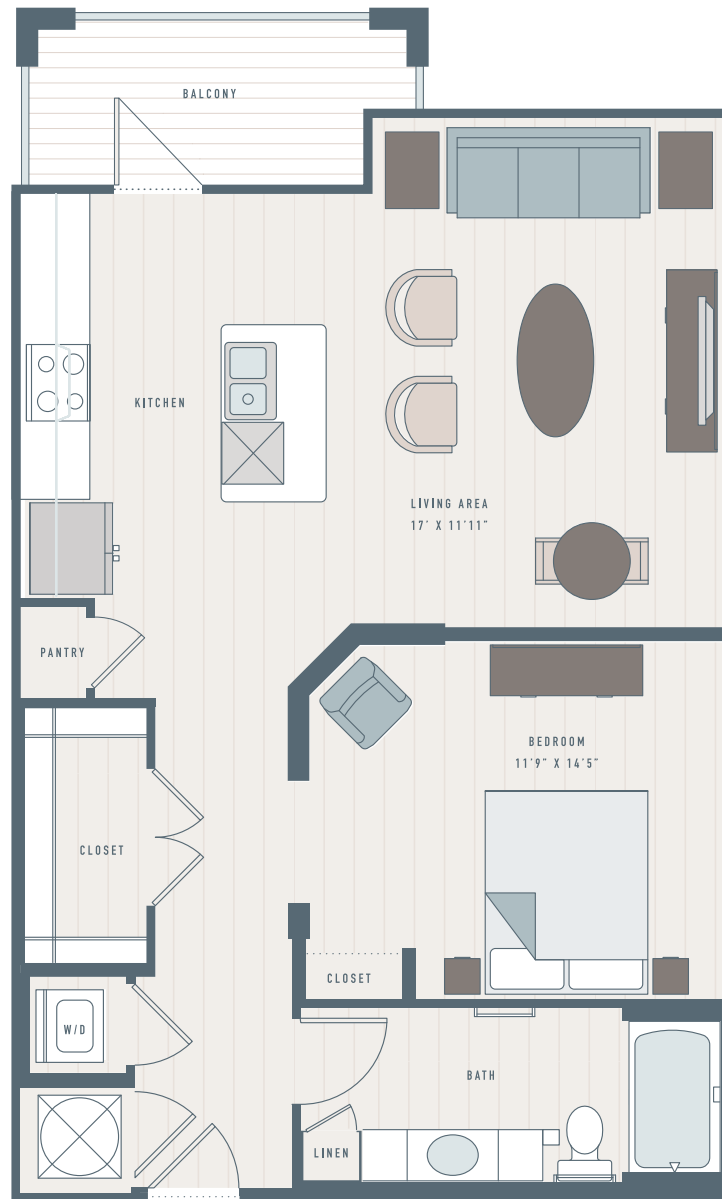

FIELD PEA

1 BED / 1 BATH

809

SQ. FT.

 COOPER RIVER FARMS WATERS-EDGE LIVING	650 Enterprise Blvd | Charleston, SC 29492 www.cooperriverfarms.com

Floor plans are artist's rendering. All dimensions are approximate. Actual product and specifications may vary in dimension or detail. Not all features are available in every apartment. Prices and availability are subject to change. Please see a representative for details