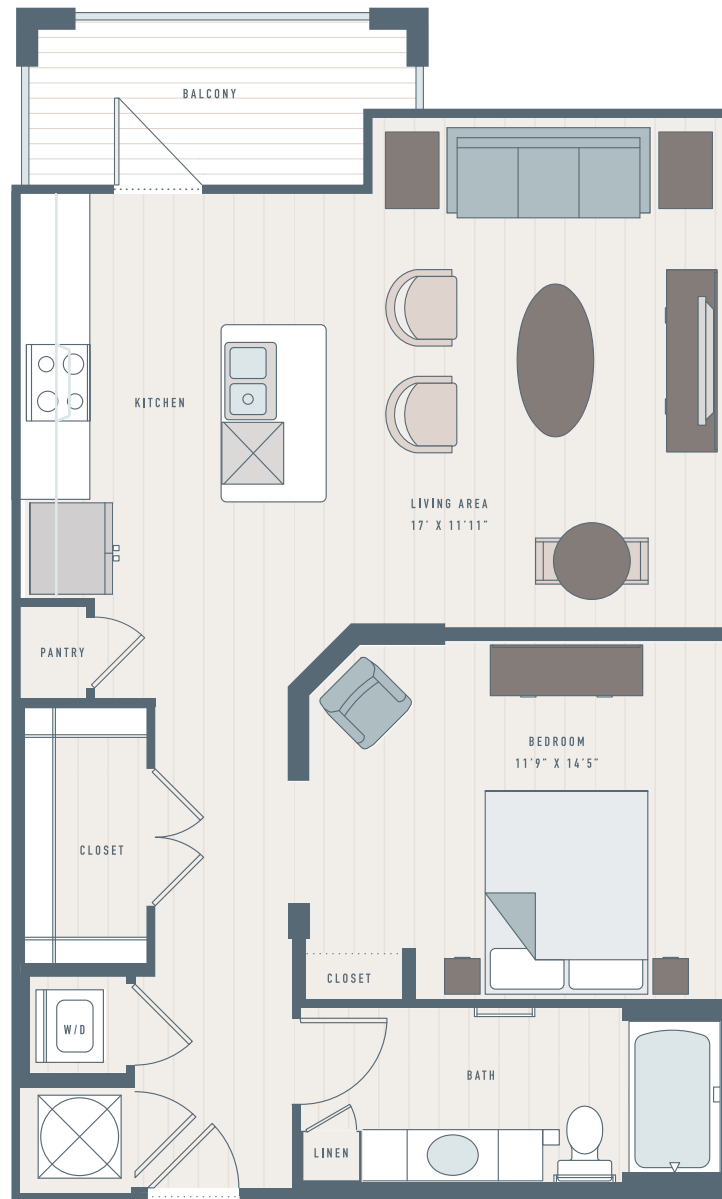

# FIELD PEA

STUDIO / 1 BATH

809  
SQ. FT.

 <b>COOPER RIVER FARMS</b> WATERS-EDGE LIVING	650 Enterprise Blvd   Charleston, SC 29492
	<a href="http://www.cooperriverfarms.com">www.cooperriverfarms.com</a>

*Floor plans are artist's rendering. All dimensions are approximate. Actual product and specifications may vary in dimension or detail. Not all features are available in every apartment. Prices and availability are subject to change. Please see a representative for details*