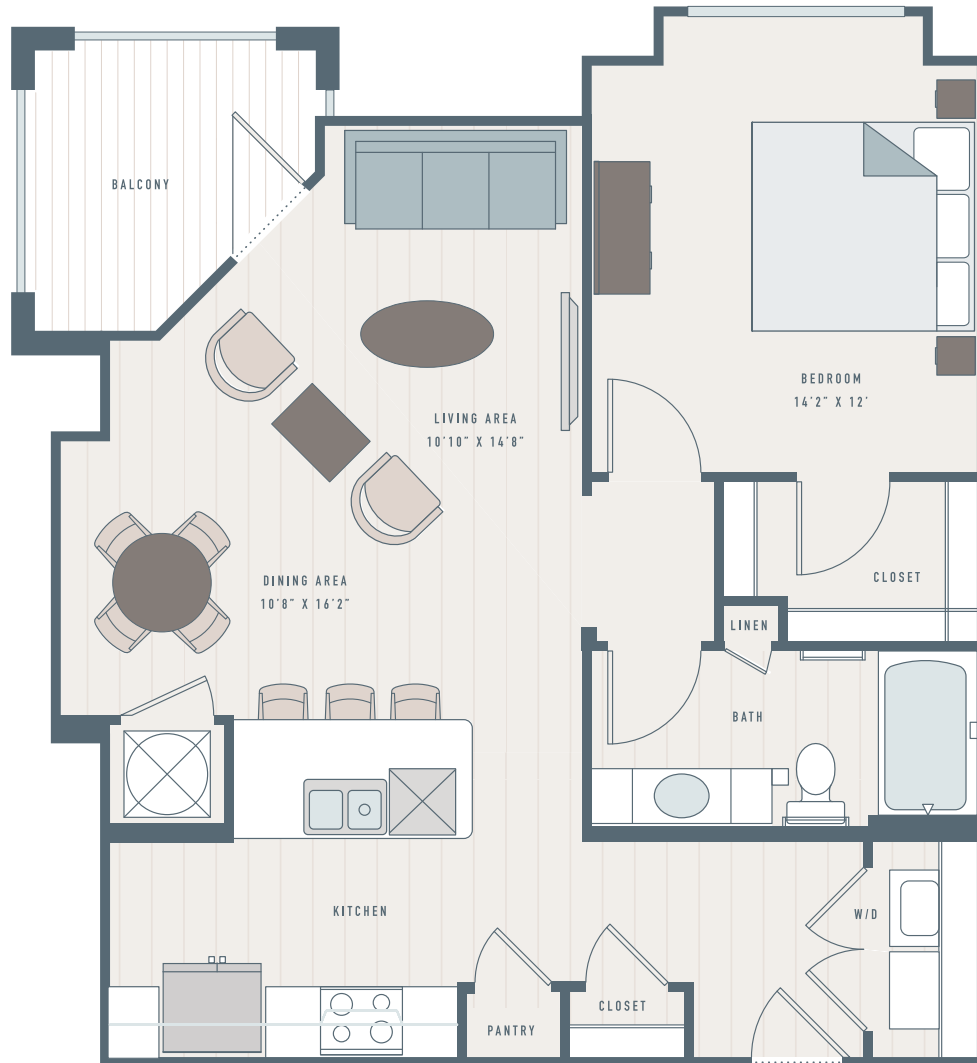

GARDEN TOMATO

1 BED / 1 BATH

800

SQ. FT.

 COOPER RIVER FARMS <small>WATERS-EDGE LIVING</small>	650 Enterprise Blvd Charleston, SC 29492
	www.cooperriverfarms.com

Floor plans are artist's rendering. All dimensions are approximate. Actual product and specifications may vary in dimension or detail. Not all features are available in every apartment. Prices and availability are subject to change. Please see a representative for details.