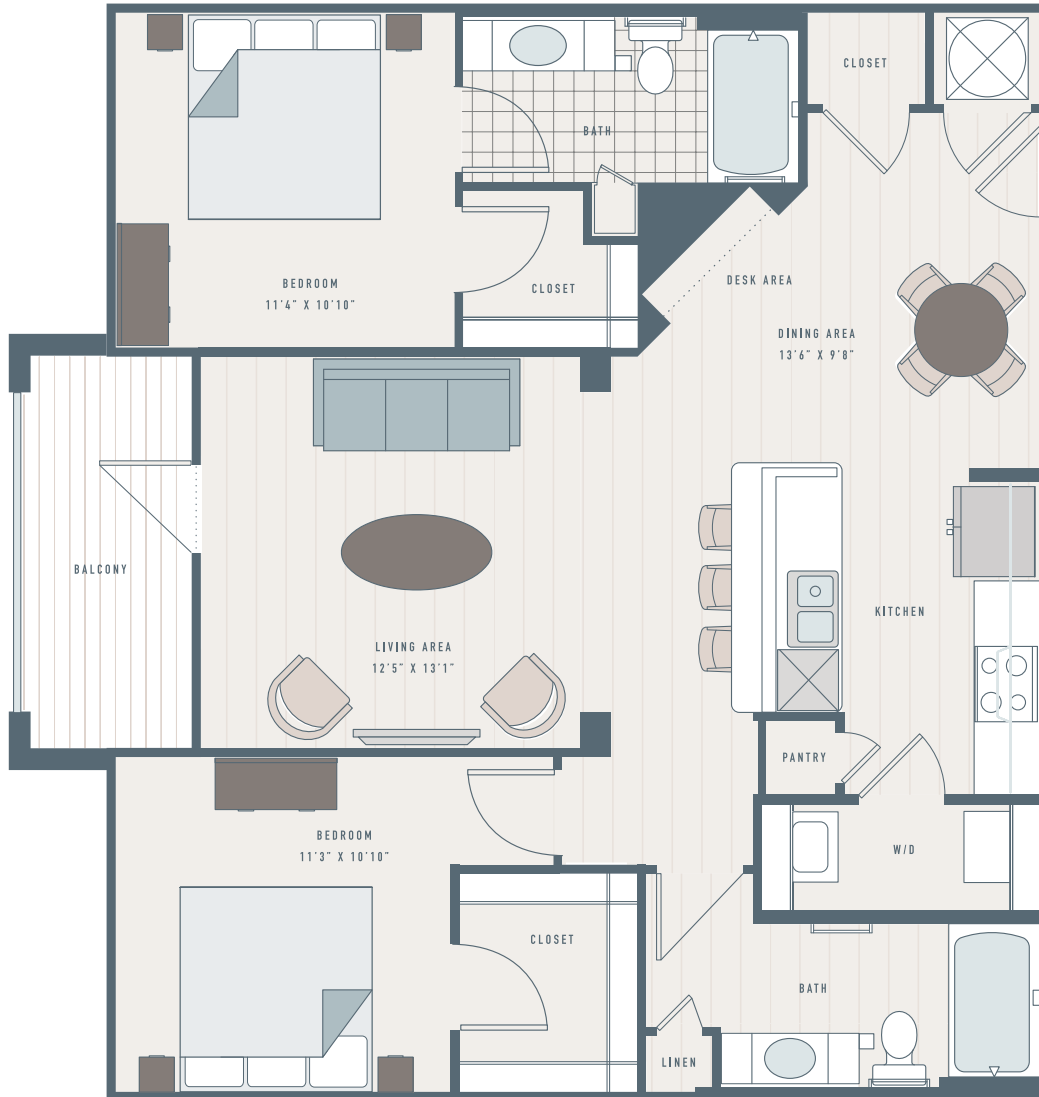

KALE

2 BED / 2 BATH

1077

SQ. FT.

 COOPER RIVER FARMS WATERS-EDGE LIVING	650 Enterprise Blvd Charleston, SC 29492
	www.cooperriverfarms.com

Floor plans are artist's rendering. All dimensions are approximate. Actual product and specifications may vary in dimension or detail. Not all features are available in every apartment. Prices and availability are subject to change. Please see a representative for details