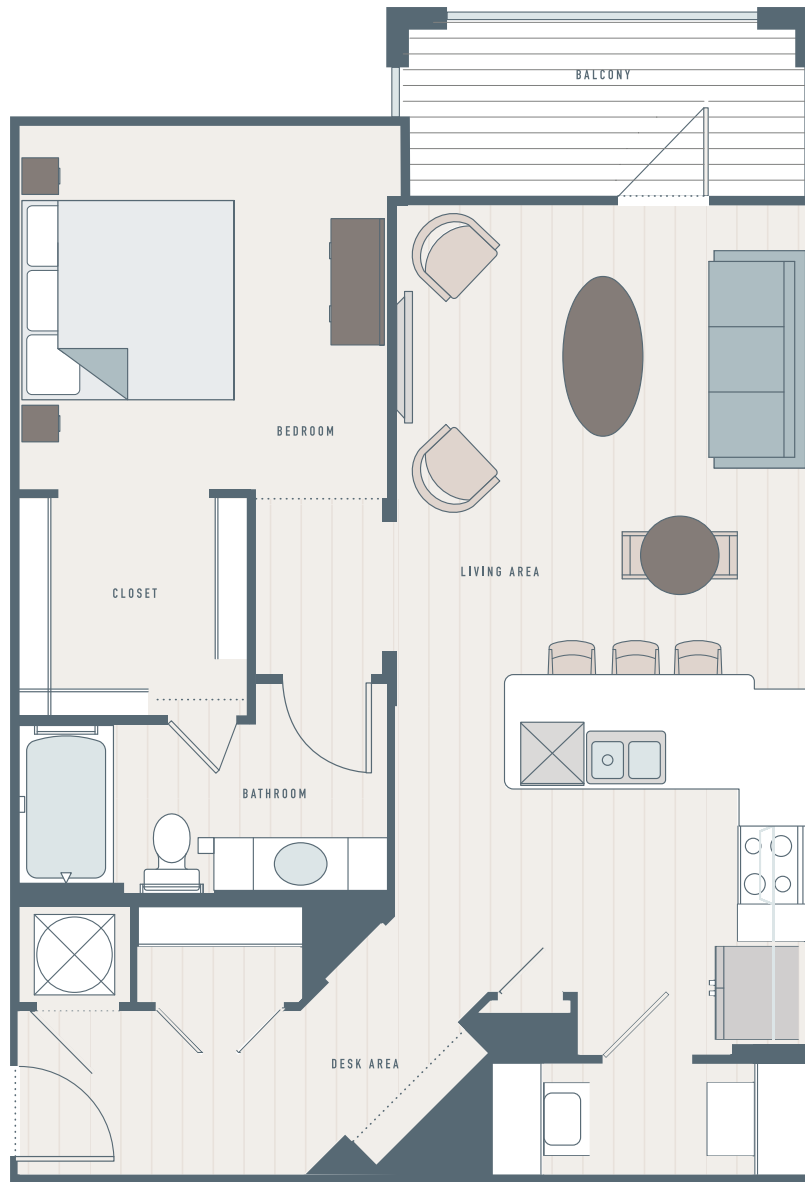

MUSCADINE

1 BED / 1 BATH

830

SQ. FT.

 COOPER RIVER FARMS WATERS-EDGE LIVING	650 Enterprise Blvd | Charleston, SC 29492 www.cooperriverfarms.com

Floor plans are artist's rendering. All dimensions are approximate. Actual product and specifications may vary in dimension or detail. Not all features are available in every apartment. Prices and availability are subject to change. Please see a representative for details