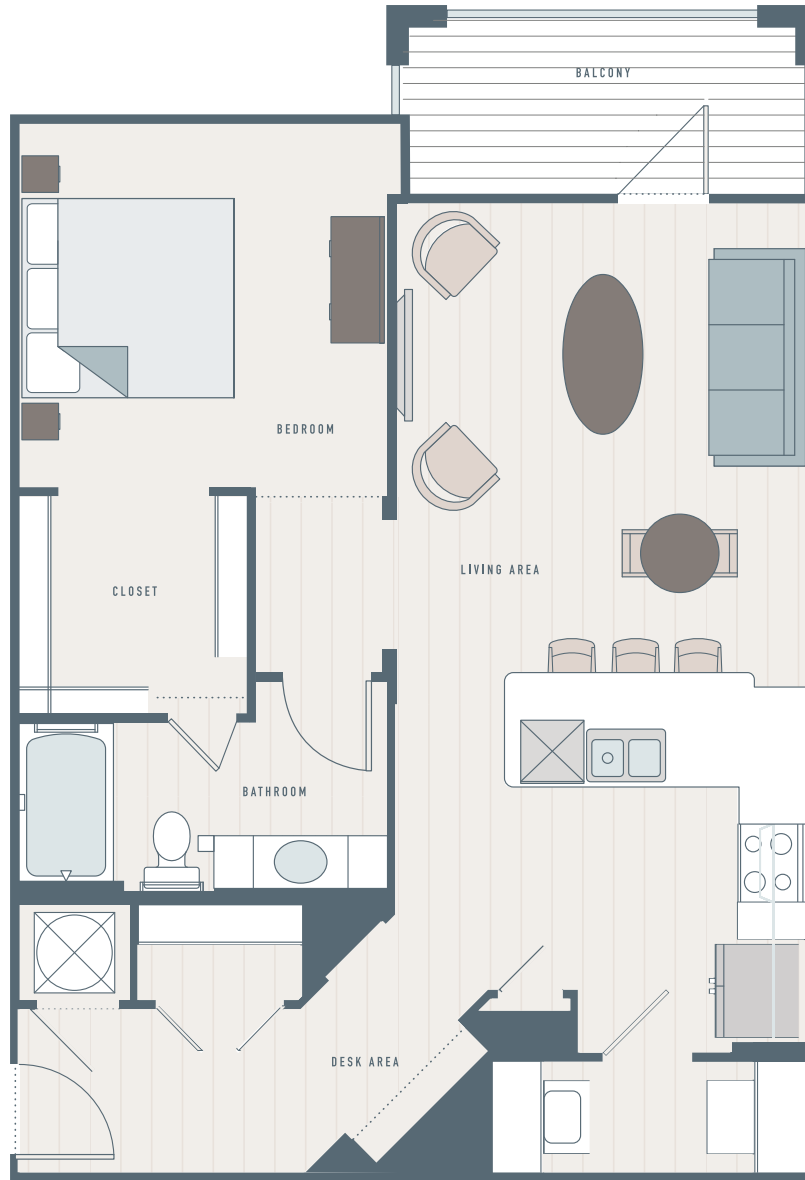

# MUSCADINE

1 BED / 1 BATH

830

SQ. FT.

 <b>COOPER RIVER FARMS</b> WATERS-EDGE LIVING	650 Enterprise Blvd   Charleston, SC 29492
	<a href="http://www.cooperriverfarms.com">www.cooperriverfarms.com</a>

*Floor plans are artist's rendering. All dimensions are approximate. Actual product and specifications may vary in dimension or detail. Not all features are available in every apartment. Prices and availability are subject to change. Please see a representative for details*