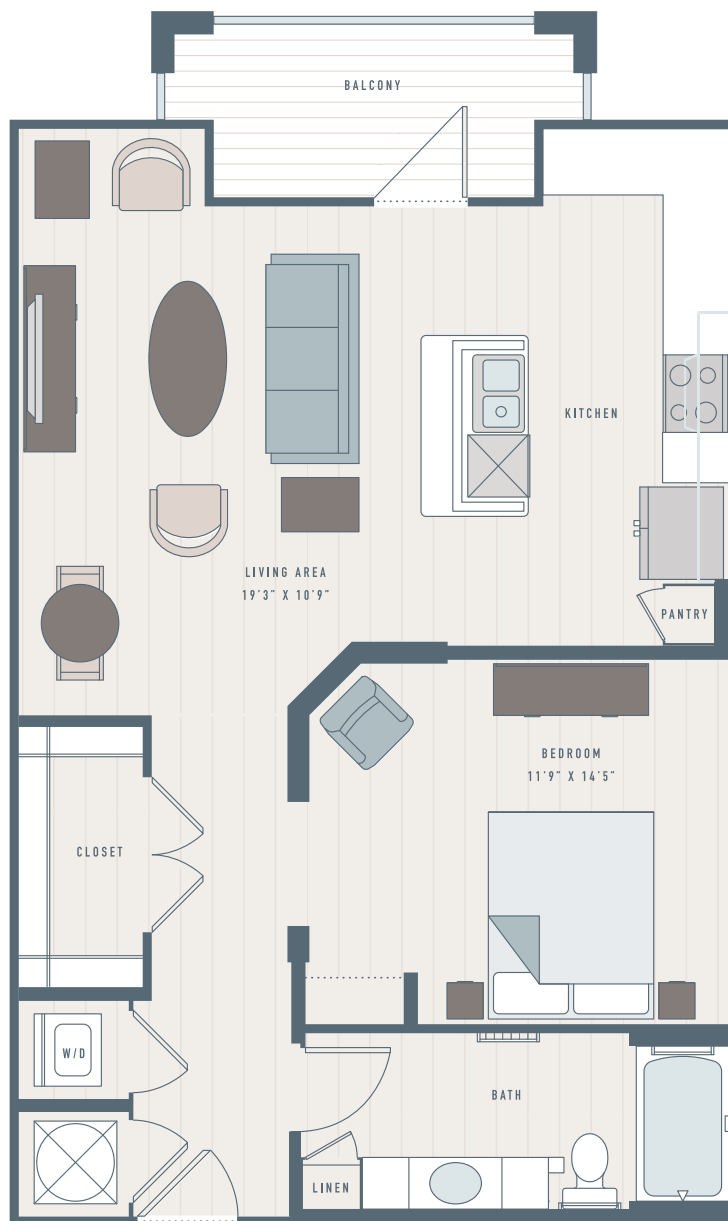

PEACH

STUDIO / 1 BATH

812
SQ. FT.

 COOPER RIVER FARMS WATERS-EDGE LIVING	650 Enterprise Blvd | Charleston, SC 29492
	www.cooperriverfarms.com

Floor plans are artist's rendering. All dimensions are approximate. Actual product and specifications may vary in dimension or detail. Not all features are available in every apartment. Prices and availability are subject to change. Please see a representative for details.