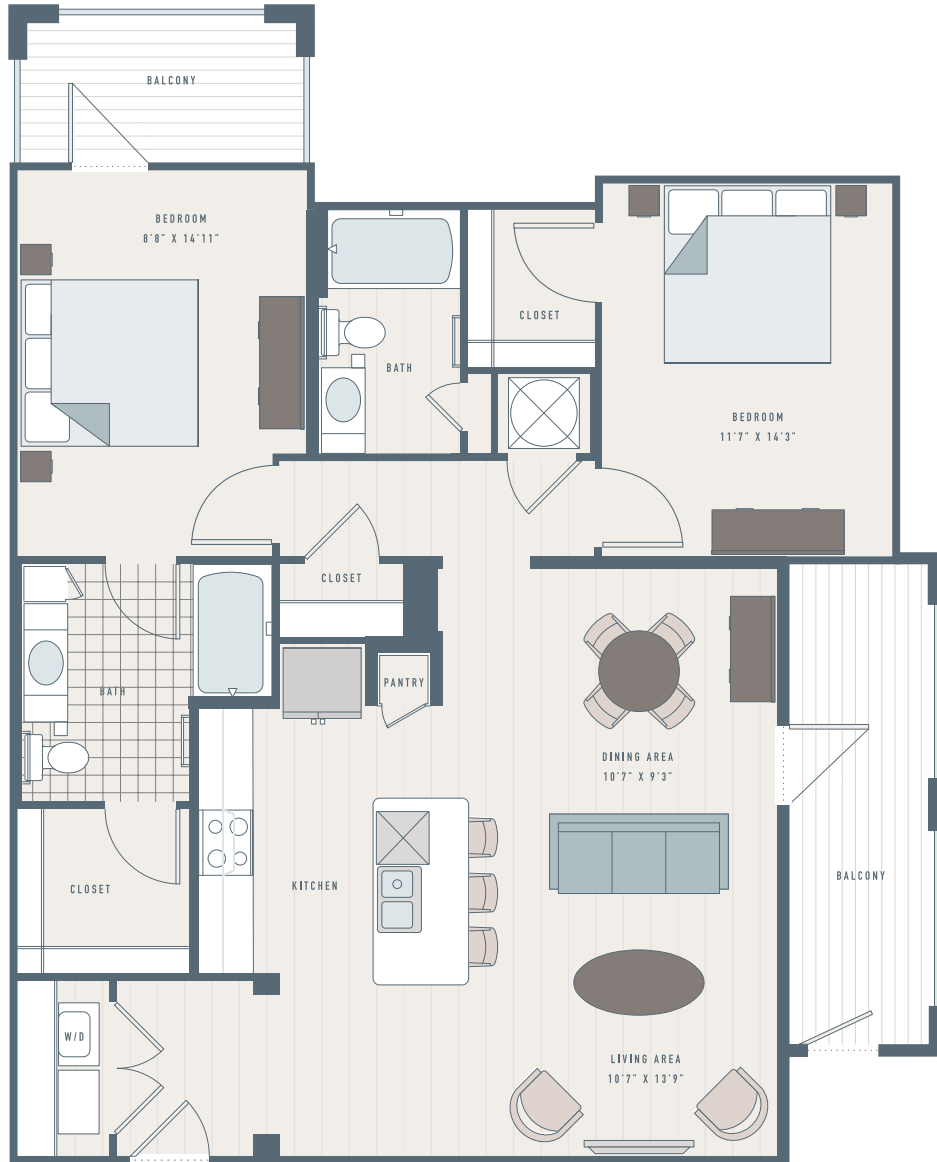

ROSEMARY

2 BED / 2 BATH

1167

SQ. FT.

 COOPER RIVER FARMS WATERS-EDGE LIVING	650 Enterprise Blvd Charleston, SC 29492
	www.cooperriverfarms.com

Floor plans are artist's rendering. All dimensions are approximate. Actual product and specifications may vary in dimension or detail. Not all features are available in every apartment. Prices and availability are subject to change. Please see a representative for details